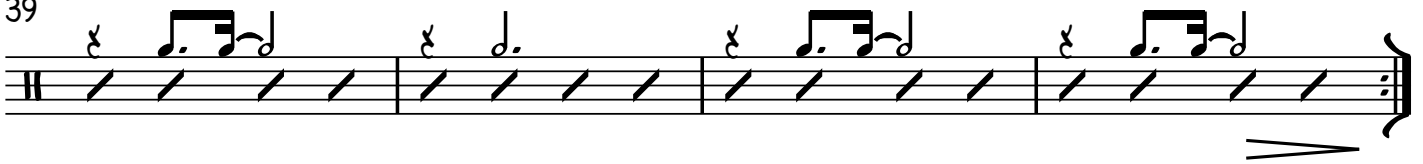

DRUMS

35

39

43

(B)

7

(FILL)

47-53

55

(4)

59

(8)

(C)

(4)

67

(8)

71

ff